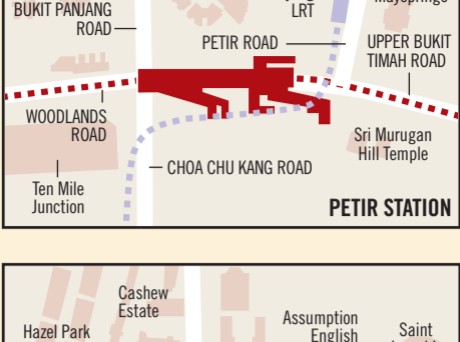

» DOWNTOWN LINE STATIONS

These are the 12 stations on Stage 2 of the Downtown Line, three of which are interchanges linking to other lines

--- Downtown Line tracks ■ Downtown Line station

* These are working names for the stations, except for the interchanges