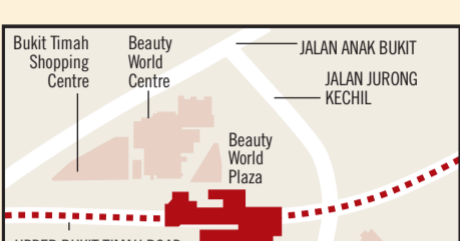

» DOWNTOWN LINE STATIONS

These are the 12 stations on Stage 2 of the Downtown Line, three of which are interchanges linking to other lines

--- Downtown Line tracks ■ Downtown Line station

* These are working names for the stations, except for the interchanges