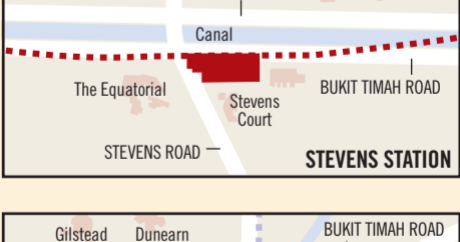

» DOWNTOWN LINE STATIONS

These are the 12 stations on Stage 2 of the Downtown Line, three of which are interchanges linking to other lines

--- Downtown Line tracks ■ Downtown Line station

* These are working names for the stations, except for the interchanges