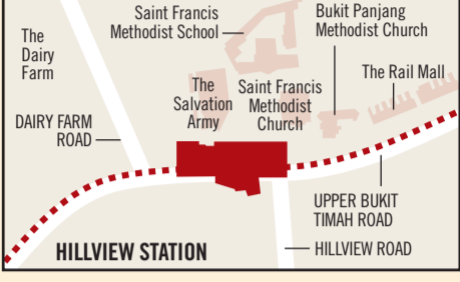

» DOWNTOWN LINE STATIONS

These are the 12 stations on Stage 2 of the Downtown Line, three of which are interchanges linking to other lines

--- Downtown Line tracks ■ Downtown Line station

* These are working names for the stations, except for the interchanges