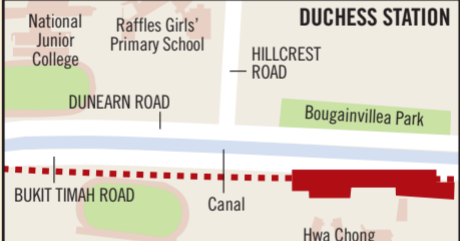

» DOWNTOWN LINE STATIONS

These are the 12 stations on Stage 2 of the Downtown Line, three of which are interchanges linking to other lines

--- Downtown Line tracks ■ Downtown Line station

* These are working names for the stations, except for the interchanges