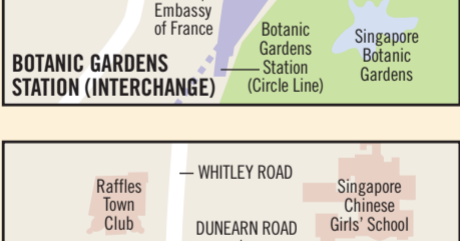

» DOWNTOWN LINE STATIONS

These are the 12 stations on Stage 2 of the Downtown Line, three of which are interchanges linking to other lines

--- Downtown Line tracks ■ Downtown Line station

* These are working names for the stations, except for the interchanges