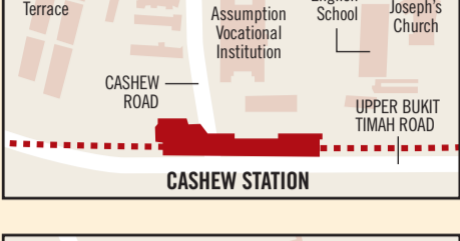

» DOWNTOWN LINE STATIONS

These are the 12 stations on Stage 2 of the Downtown Line, three of which are interchanges linking to other lines

--- Downtown Line tracks ■ Downtown Line station

* These are working names for the stations, except for the interchanges